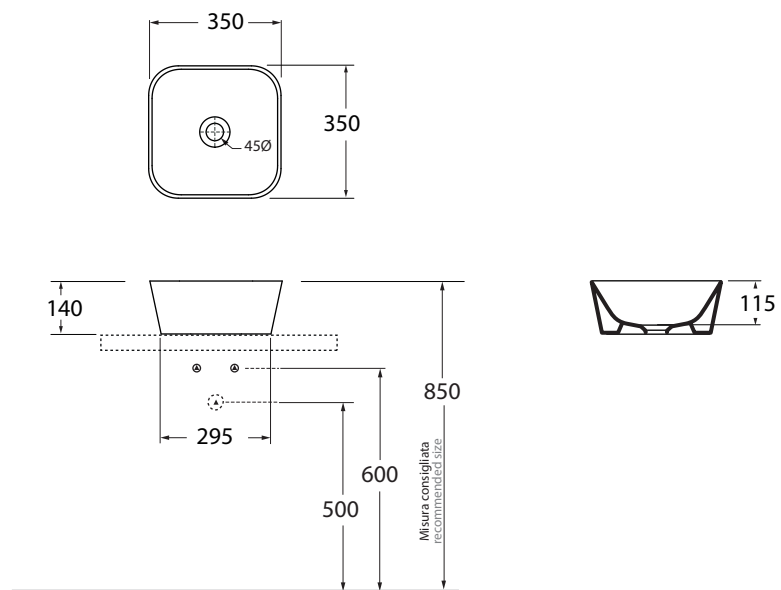

BULA03535000

Lavabi/washbasins

codice
code

Lavabo Build 35da appoggio
Cm 35 over-counter washbasin

bianc lucido/ shiny white

BULA03535000BI

CM 35x35xh14

plt Italy pz. 00- plt export pcs. 00

kg 8,5

scala/scale 1:20 dimensioni/dimensions in mm

Complementi/complements:

		Codice code
	Piletta con tappo in ceramica bianco lucido free flow ceramic drainglossy white	PILCE
	kg 0,5	
	Piletta automatica ribassata senza troppo pieno Flat automatic waste system without over flow	PILA
	kg 0,5	

TECHNICAL SHEET n°: 01	DESIGNER: OFFICINA AZZURRA	CODE: BULA03535000	Azzurra sanitari in ceramica S.p.a. via Civita Castellana snc 01030 Castel S.Elia (VT) - ITALY Tel. +39.0761 518155 Fax. +39.0761 514560			
SHEET FORMAT: A4	 ISO	REVISION: 02			SCALE: 1:20	DATE: 16/07/2019
REGULATIONS: CE EN 14688 / EN31 / Dop-14688						
All the measurements respect the tolerances provided by the "AZZURRA QUALITY GUIDELINES".						