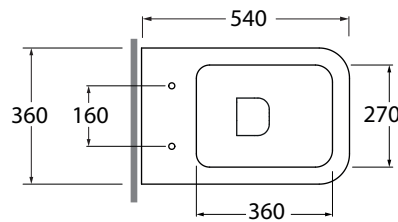

BUVKSPE00000

sanitari sospesi / wall hung sanitary wares

codice  
code

Vaso Build sospeso Easy Clean  
Build wall hung Easy Clean WC

bianc lucido/ shiny white

BUVKSPE00000BI

CM 54x36xh35,5

plf Italy pz. 12 - plf export pcs. 20

kg 22,5

Tecnologie/technologies:

watersaving

easyclean

scala/scale 1:20 dimensioni/dimensions in mm

Complementi/complements:

Codice  
code

Codice  
code