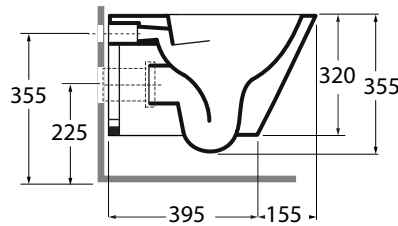

BUVKSPE00000

sanitari sospesi / wall hung sanitary wares

codice  
code

Vaso Build sospeso Easy Clean  
Build wall hung Easy Clean WC

bianc lucido/ shiny white

BUVKSPE00000BI

CM 54x36xh35,5

plf Italy pz. 12 - plf export pcs. 20

kg 22,5

Tecnologie/technologies:

watersaving

easyclean

scala/scale 1:20 dimensioni/dimensions in mm

Complementi/complements:

Codice  
code

Codice  
code