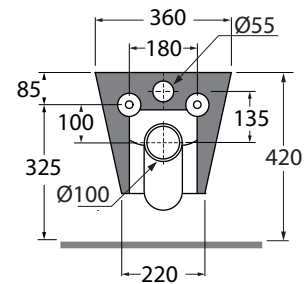

BUVKSPE00000

sanitari sospesi / wall hung sanitary wares

codice  
code

Vaso Build sospeso Easy Clean  
Build wall hung Easy Clean WC

bianc lucido/ shiny white

BUVKSPE00000BI

CM 54x36xh35,5

plf Italy pz. 12 - plf export pcs. 20

kg 22,5

Tecnologie/technologies:

watersaving

easyclean

scala/scale 1:20 dimensioni/dimensions in mm

Complementi/complements:

Codice  
code

Codice  
code