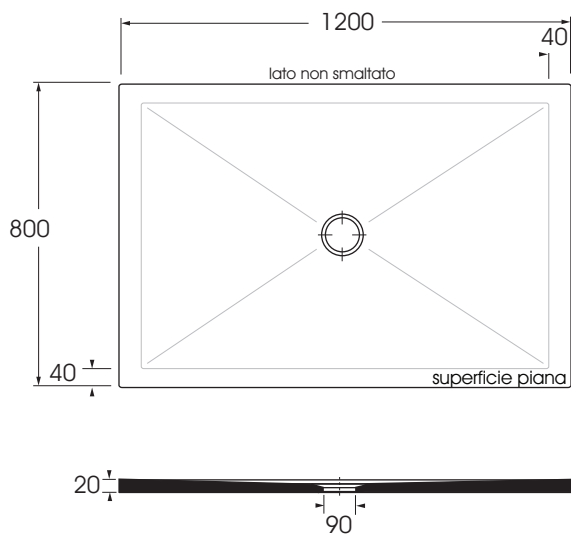

SDPD12008020

piatto doccia/ shower tray

codice
code

Piatto doccia SoloDue H2 cm 120 X 80.
SoloDue h2 cm 120 X 80 shower tray.

cotone/ cotton

SDPD12008020CT

finiture COLORS 1250°/ COLORS 1250° finishing

SDPD12008020...

scala/scale 1:20 dimensioni/dimensions in mm

- Colori disponibili per tutti i prodotti SOLODUE
e per il tappo copripiletta

COLORS 1250°

- Available for all SOLODUE products
and for the free flow drains

Le malteceramiche

SHINE

Complementi/complements:

Codice
code

Codice
code

Piletta doccia 1" 1/4 di diametro (ø 90) con tappo COLORATO:
COLORS 1250° / Le malteceramiche / SHINE

1" 1/4 (ø 90) diameter waste system for shower tray provided with
colors top: COLORS 1250° / le malteceramiche / SHINE

SIF/H2C

Piletta doccia 1" 1/4 di diametro (ø 90) con tappo CROMATO:

1" 1/4 (ø 90) diameter waste system for shower tray provided with
CROME

SIF/H2

TECHNICAL SHEET n°: 01	DESIGNER: OFFICINA AZZURRA	CODE: SDPD12008020	Azzurra sanitari in ceramica S.p.a. via Civita Castellana snc 01030 Castel S.Elia (VT) - ITALY Tel.+39.0761 518155 Fax.+39.0761 514560	
SHEET FORMAT: A4	ISO	REVISION: 03	SCALE: 1:20	DATE: 19/01/2023
REGULATIONS: CE EN 14527 / EN251 / Dop-14527*				
All the measurements respect the tolerances provided by the "AZZURRA QUALITY GUIDELINES".				