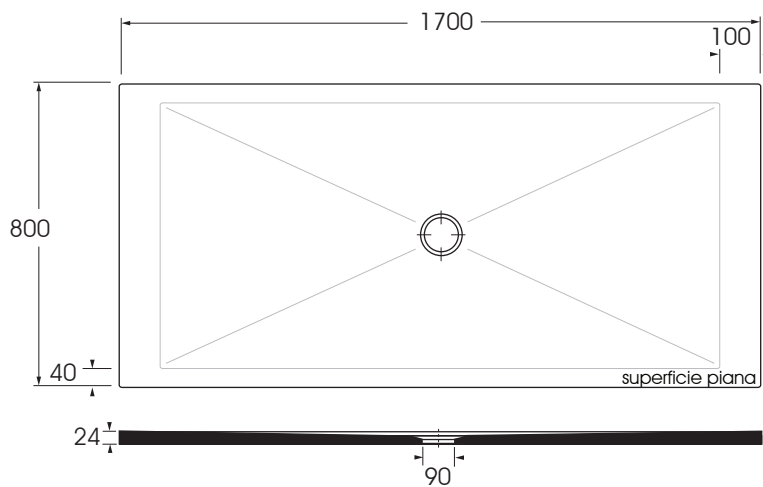

SDPD17008020

piatto doccia/ shower tray

codice
code

Piatto doccia SoloDue H2 cm 170 X 80.
SoloDue h2 cm 170 X 80 shower tray.

cotone/ cotton

SDPD17008020CT

finiture COLORS 1250°/ COLORS 1250° finishing

SDPD17008020...

scala/scale 1:20 dimensioni/dimensions in mm

- Colori disponibili per tutti i prodotti SOLODUE
e per il tappo copripiletta

- Available for all SOLODUE products
and for the free flow drains

COLORS 1250°

Le malteceramiche

SHINE

Complementi/complements:

Codice
code

Codice
code

Piletta doccia 1" 1/4 di diametro (ø 90) con tappo COLORATO:
COLORS 1250° / Le malteceramiche / SHINE

1" 1/4 (ø 90) diameter waste system for shower tray provided with
colors top: COLORS 1250° / le malteceramiche / SHINE

SIF/H2C

Piletta doccia 1" 1/4 di diametro (ø 90) con tappo CROMATO:

1" 1/4 (ø 90) diameter waste system for shower tray provided with
CROME

SIF/H2

TECHNICAL SHEET n°: 01	DESIGNER: OFFICINA AZZURRA	CODE: SDPD17008020	Azzurra sanitari in ceramica S.p.a. via Civita Castellana snc 01030 Castel S.Elia (VT) - ITALY Tel.+39.0761 518155 Fax.+39.0761 514560	
SHEET FORMAT: A4	ISO	REVISION: 03	SCALE: 1:20	DATE: 19/01/2023
REGULATIONS: CE EN 14527 / EN251 / Dop-14527*				
All the measurements respect the tolerances provided by the "AZZURRA QUALITY GUIDELINES".				