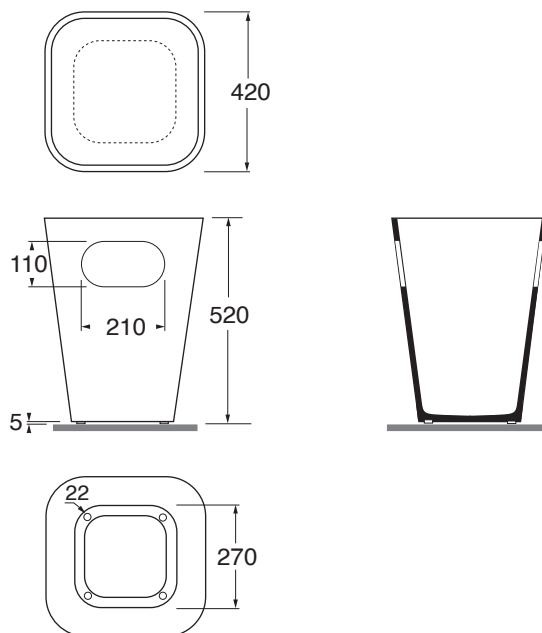

# TANDEM

ULI CES

codice  
code

Cesta porta biancheria Tandem in poliuretano laccato.  
*Tandem laquered polyurethane laundry basket.*

bianco lucido/shiny white

ULI CES

CM 42x42h 52

plt italy pz.8 - plt export pcs. 16

kg 8

scala/scale 1:20 dimensioni/dimensions in mm

Ceramica

bianco lucido  
shiny white

TECHNICAL SHEET n°: <b>01</b>	DESIGNER: <b>PAOLO ULIAN</b>	CODE: <b>ULI CES</b>	Azzurra sanitari in ceramica S.p.a. via Civita Castellana snc 01030 Castel S.Elia (VT) - ITALY Tel.+39.0761 518155 Fax.+39.0761 514560	
SHEET FORMAT: <b>A4</b>	ISO	REVISION: <b>04</b>	SCALE: <b>1:20</b>	DATE: <b>11/11/2022</b>
REGULATIONS				
All the measurements respect the tolerances provided by the "AZZURRA QUALITY GUIDELINES".				